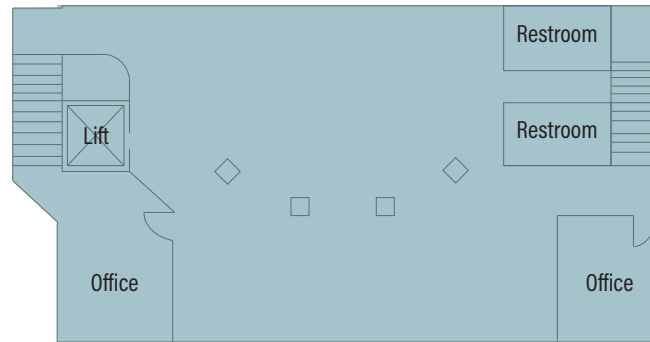

RENTAL RATES

*Rates are subject to change, please inquiry for the most update to pricing and for holidays.

EVENT CENTER | 3 HOUR EVENT RATE ($1,000 EACH ADDITIONAL HOUR)

Includes: Kitchen, restrooms, shipping and receiving areas, and connecting courtyard.

AREA	SF	CAPACITY			PRICING		
		SEATED DINNER	COCKTAIL	THEATER SEATING	SUNDAY - WEDNESDAY	THURSDAY | FRIDAY	SATURDAY
FLOOR 1	1,650	140	160	150	$4,000	$5,000	$6,000
FLOOR 2	1,650	120	150	150	$4,000	$5,000	$6,000
COMBINED	3,300	230	310	300	$6,000	$7,250	$8,500

ADD ONS	AREA	SF	CAPACITY			PRICING		
			SEATED DINNER	COCKTAIL	THEATER SEATING	SUNDAY - WEDNESDAY	THURSDAY | FRIDAY	SATURDAY
LARGE COURTYARD		2,270	130	200	175	$1,000	$1,750	$2,500
ART GALLERY		2,810	75	125	150	$1,000	$2,000	$3,000

FULL COMPLEX	AREA	SF	CAPACITY			PRICING		
			SEATED DINNER	COCKTAIL	THEATER SEATING	SUNDAY - WEDNESDAY	THURSDAY | FRIDAY	SATURDAY
COMPLEX		8,380	435	635	625	$8,000	$9,250	$14,000

Includes Event Center (Floors 1 and 2), Connecting Courtyard, Large Courtyard, Art Gallery

FLOOR 2