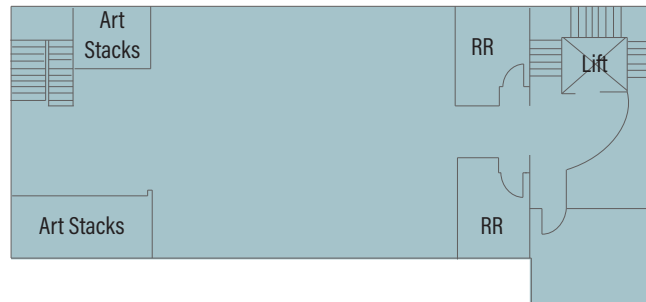

RENTAL RATES *Rates are subject to change, please inquiry for the most update to pricing and for holidays.

ART GALLERY | 3 HOUR EVENT RATE ($1,000 EACH ADDITIONAL HOUR)

Includes: Kitchen, restrooms, shipping and receiving areas, connecting courtyard, first floor exhibits and foyer, second floor exhibits

		CAPACITY			PRICING		
AREA	SF	SEATED DINNER	COCKTAIL	THEATER SEATING	SUNDAY - WEDNESDAY	THURSDAY | FRIDAY	SATURDAY
FLOOR 2	1,410	75	125	150	$3,000	$3,750	$4,500

ADD ONS		CAPACITY			PRICING		
AREA	SF	SEATED DINNER	COCKTAIL	THEATER SEATING	SUNDAY - WEDNESDAY	THURSDAY | FRIDAY	SATURDAY
LARGE COURTYARD	2,270	130	200	175	$1,000	$1,750	$2,500

FULL COMPLEX		CAPACITY			PRICING		
AREA	SF	SEATED DINNER	COCKTAIL	THEATER SEATING	SUNDAY - WEDNESDAY	THURSDAY | FRIDAY	SATURDAY
COMPLEX	8,380	435	635	625	$8,000	$9,250	$14,000

Includes Event Center (Floors 1 and 2), Connecting Courtyard, Large Courtyard, Art Gallery

FLOOR 2