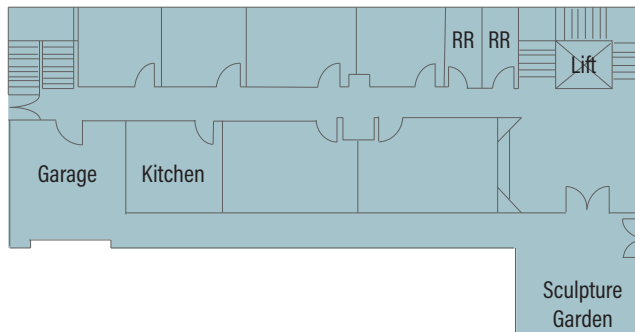

RENTAL RATES *Rates are subject to change, please inquiry for the most update to pricing and for holidays.

ART GALLERY | 3 HOUR EVENT RATE ($1,000 EACH ADDITIONAL HOUR)

Includes: Kitchen, restrooms, shipping and receiving areas, connecting courtyard, first floor exhibits and foyer, second floor exhibits

		CAPACITY			PRICING		
AREA	SF	SEATED DINNER	COCKTAIL	THEATER SEATING	SUNDAY - WEDNESDAY	THURSDAY | FRIDAY	SATURDAY
FLOOR 2	1,410	75	125	150	$3,000	$3,750	$4,500

ADD ONS		CAPACITY			PRICING		
AREA	SF	SEATED DINNER	COCKTAIL	THEATER SEATING	SUNDAY - WEDNESDAY	THURSDAY | FRIDAY	SATURDAY
LARGE COURTYARD	2,270	130	200	175	$1,000	$1,750	$2,500

FULL COMPLEX		CAPACITY			PRICING		
AREA	SF	SEATED DINNER	COCKTAIL	THEATER SEATING	SUNDAY - WEDNESDAY	THURSDAY | FRIDAY	SATURDAY
COMPLEX	8,380	435	635	625	$8,000	$9,250	$14,000

Includes Event Center (Floors 1 and 2), Connecting Courtyard, Large Courtyard, Art Gallery

FLOOR 1